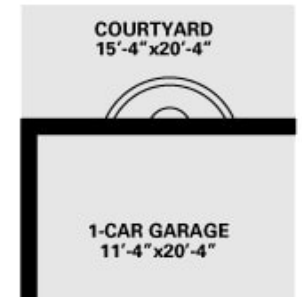

Opt. Outdoor Kitchen

Opt. Sliding Glass Door

Opt. Pocket Office

Opt. Wine Cellar

Opt. Sub Zero Wolf Kitchen

Opt. Main Floor w/Bonus Room

Opt. Fireplace at Courtyard

Opt. Fountain at Courtyard